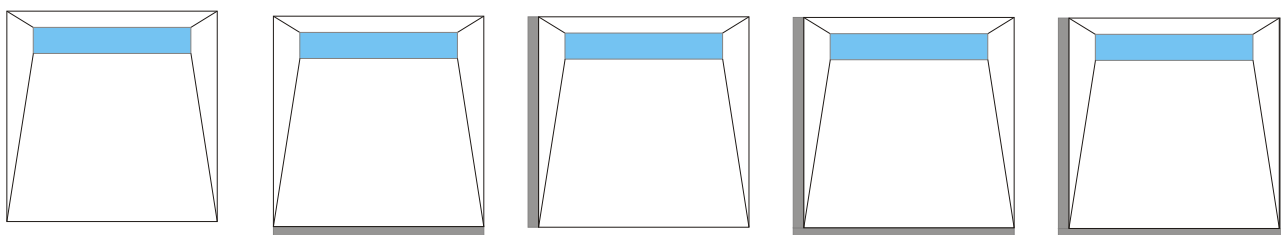

Phone: 06-8673491,021-0422158 PO.Box 415, Gisborne

Different options for up-stand placement on channel drain shower bases

1-sided up-stand 1-sided up-stand left or right 2-sided up-stand left or right 3-sided up-stand left or right

1-sided up-stand 1-sided up-stand left or right 2-sided up-stand left or right 3-sided up-stand left or right